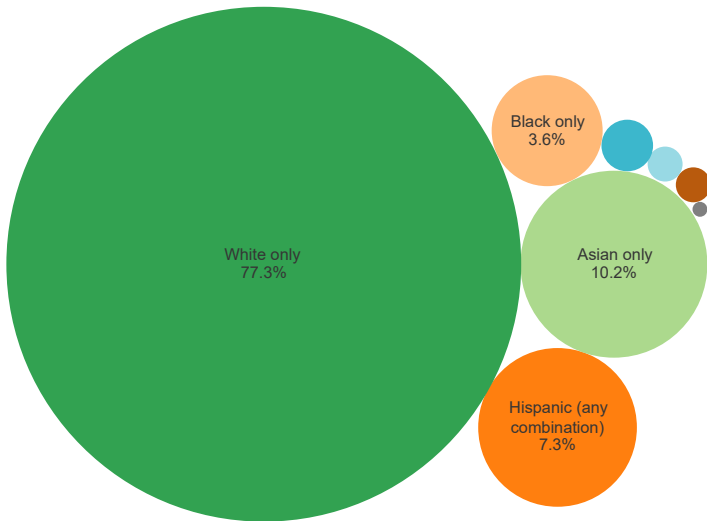

Faculty
Fall Faculty Characteristics

Fall 2015

Ethnicity

- White only
- Asian only
- Hispanic (any combination)
- Black only
- 2 or more (excl. Hisp./Black)
- American Indian only
- Black (2 or more, excl. Hisp.)
- Unknown

White only	2,389	77.3%
Asian only	315	10.2%
Hispanic (any combination)	227	7.3%
Black only	111	3.6%
2 or more (excl. Hisp./Black)	24	0.8%
American Indian only	11	0.4%
Black (2 or more, excl. Hisp.)	11	0.4%
Unknown	2	0.1%
Total UT Austin	3,090	