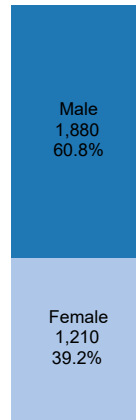

Faculty
Fall Faculty Characteristics

Fall 2015

Ethnicity

- White only
- Asian only
- Hispanic (any combination)
- Black only
- 2 or more (excl. Hisp./Black)
- American Indian only
- Black (2 or more, excl. Hisp.)
- Unknown

White only	2,389	77.3%
Asian only	315	10.2%
Hispanic (any combination)	227	7.3%
Black only	111	3.6%
2 or more (excl. Hisp./Black)	24	0.8%
American Indian only	11	0.4%
Black (2 or more, excl. Hisp.)	11	0.4%
Unknown	2	0.1%
Total UT Austin	3,090	

Gender

Tenure Status

Rank

Full Professor	999	32.3%
Lecturer	732	23.7%
Associate Professor	540	17.5%
Assistant Professor	363	11.7%
Clinical Faculty	214	6.9%
Adjunct Faculty	119	3.9%
Specialist	64	2.1%
Research Faculty Affiliated	33	1.1%
Visiting Faculty	12	0.4%
Instructor Postdoctoral	11	0.4%
Harrington Fellows	3	0.1%
Total UT Austin	3,090	