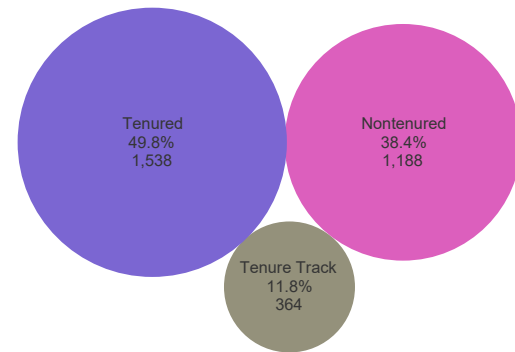

Faculty
Fall Faculty Characteristics

Fall 2015

Ethnicity

- White only
- Asian only
- Hispanic (any combination)
- Black only
- 2 or more (excl. Hisp./Black)
- American Indian only
- Black (2 or more, excl. Hisp.)
- Unknown

White only	2,389	77.3%
Asian only	315	10.2%
Hispanic (any combination)	227	7.3%
Black only	111	3.6%
2 or more (excl. Hisp./Black)	24	0.8%
American Indian only	11	0.4%
Black (2 or more, excl. Hisp.)	11	0.4%
Unknown	2	0.1%
Total UT Austin	3,090	

Gender

Tenure Status

Rank

Full Professor	999	32.3%
Lecturer	732	23.7%
Associate Professor	540	17.5%
Assistant Professor	363	11.7%
Clinical Faculty	214	6.9%
Adjunct Faculty	119	3.9%
Specialist	64	2.1%
Research Faculty Affiliated	33	1.1%
Visiting Faculty	12	0.4%
Instructor Postdoctoral	11	0.4%
Harrington Fellows	3	0.1%
Total UT Austin	3,090	